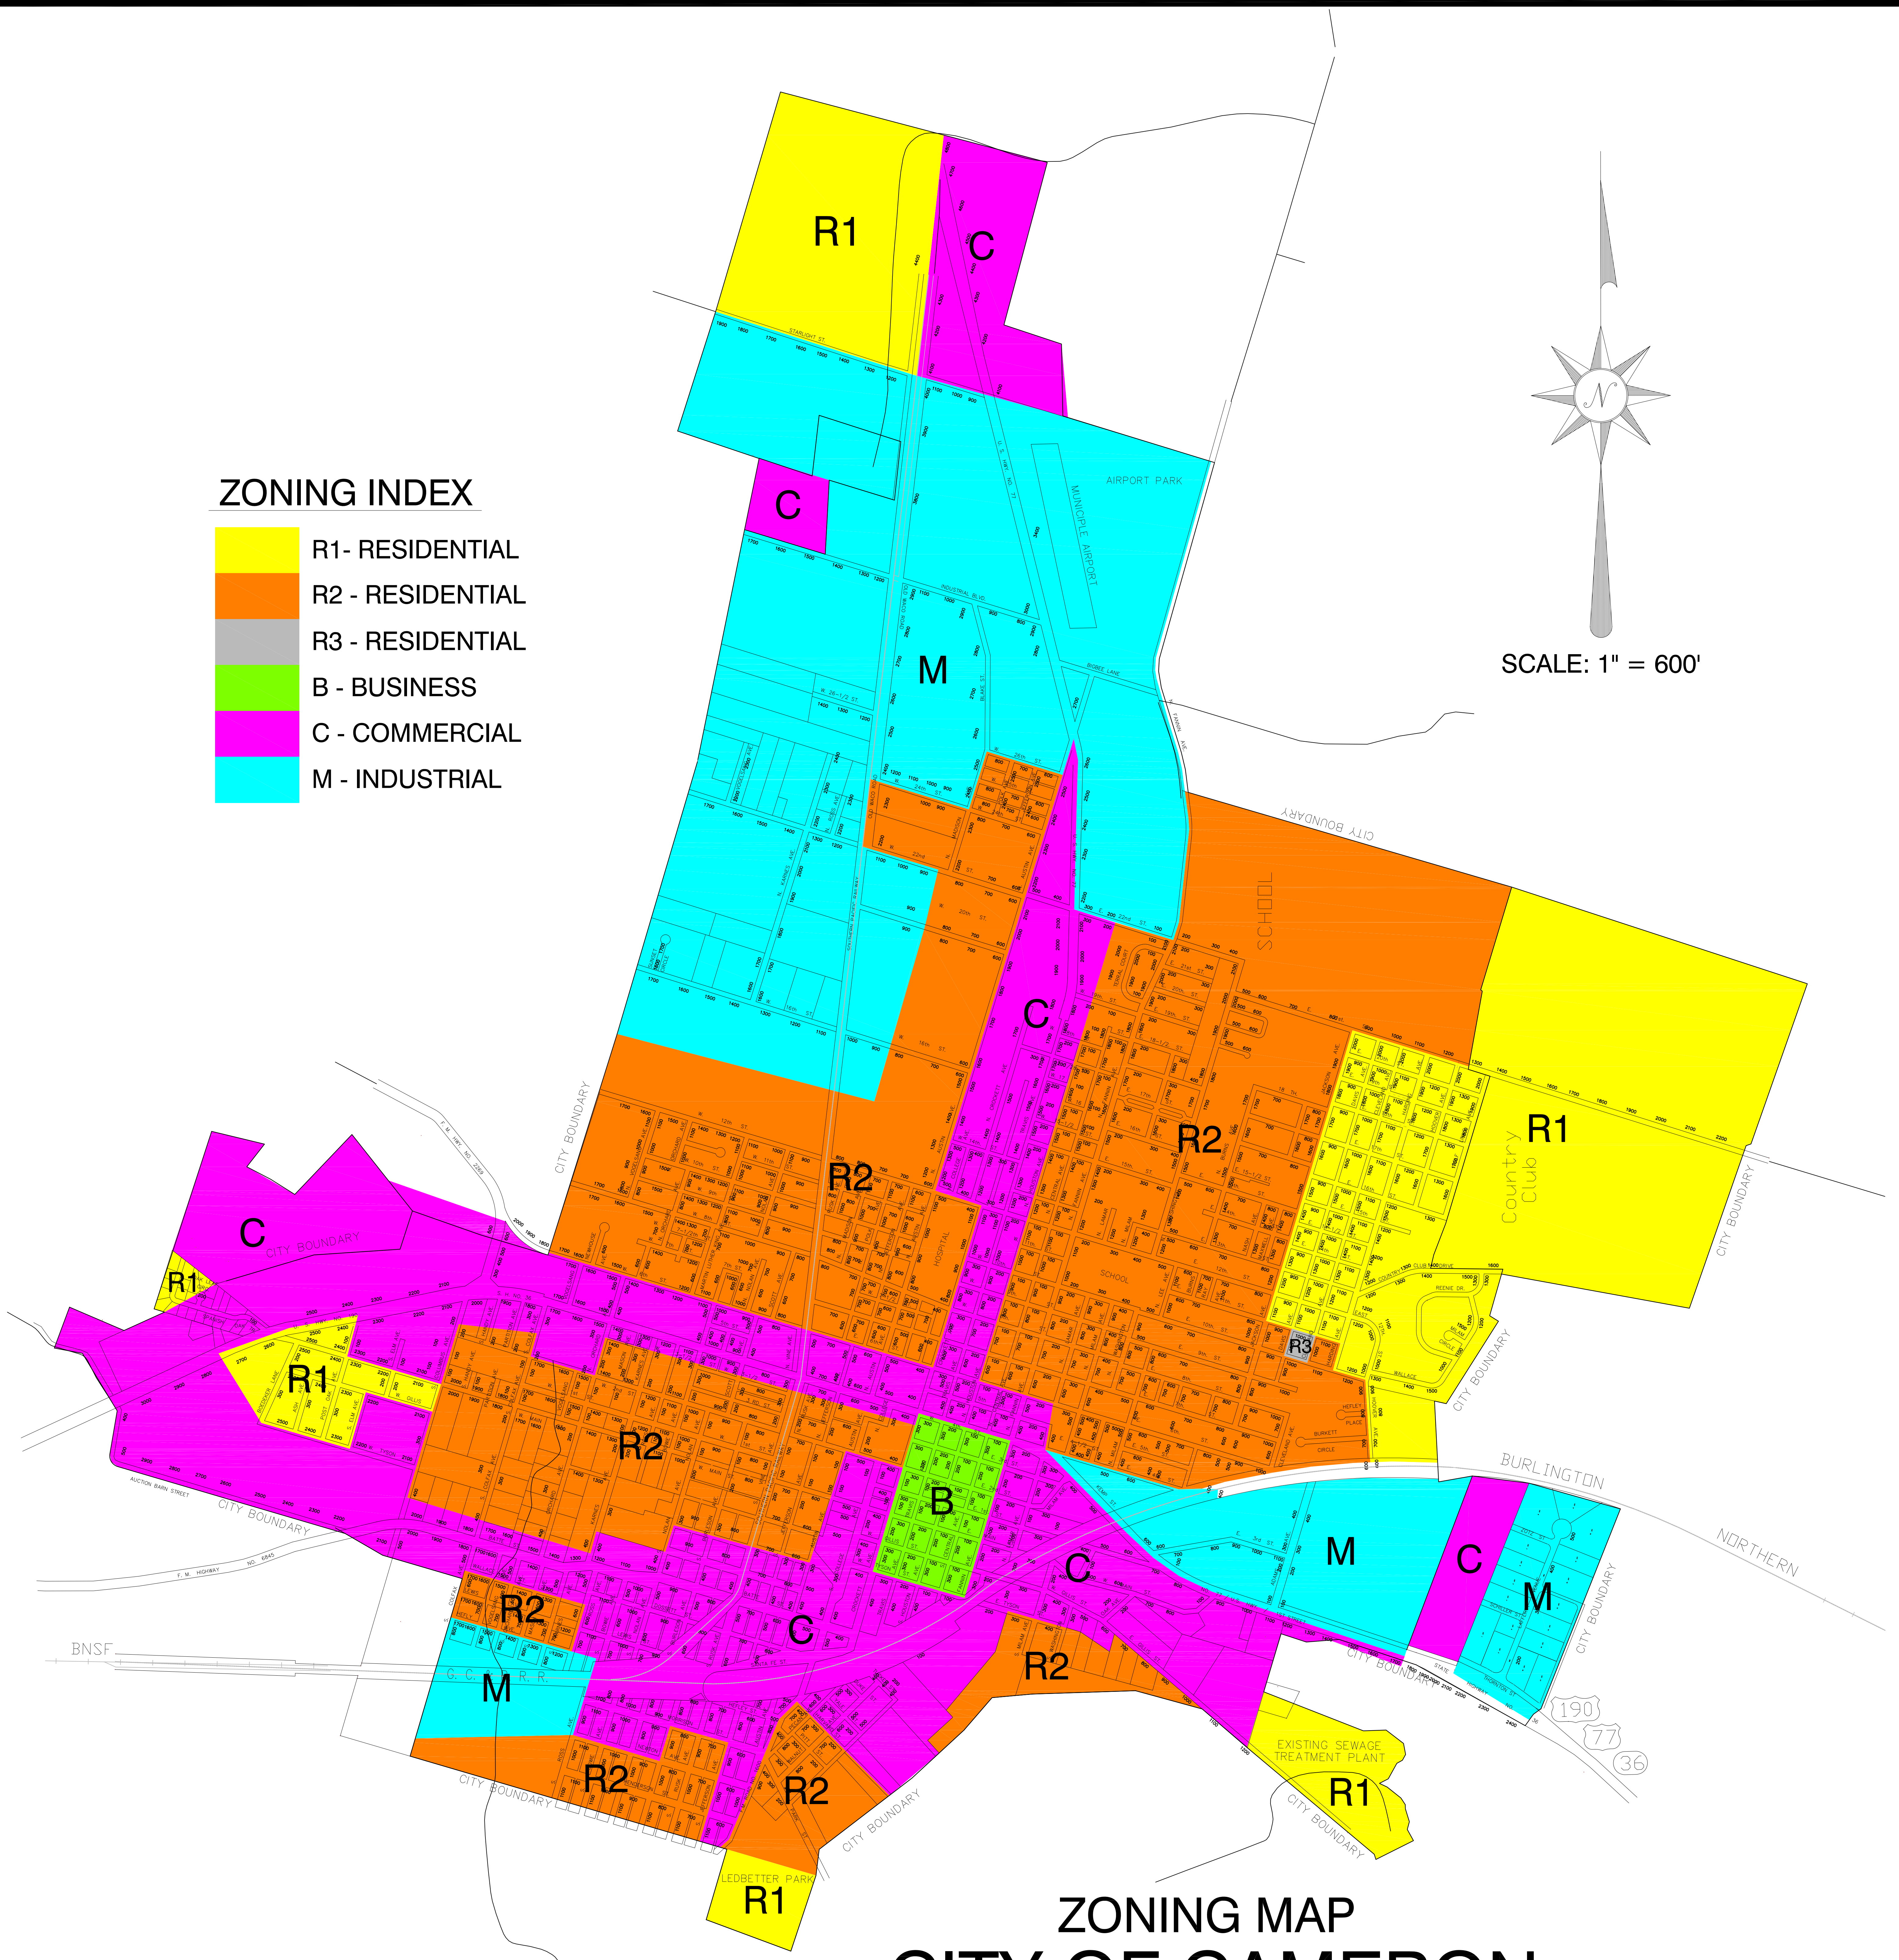

ZONING INDEX

- R1 - RESIDENTIAL
- R2 - RESIDENTIAL
- R3 - RESIDENTIAL
- B - BUSINESS
- C - COMMERCIAL
- M - INDUSTRIAL

SCALE: 1" = 600'

**ZONING MAP
CITY OF CAMERON
MILAM COUNTY, TEXAS
2009**