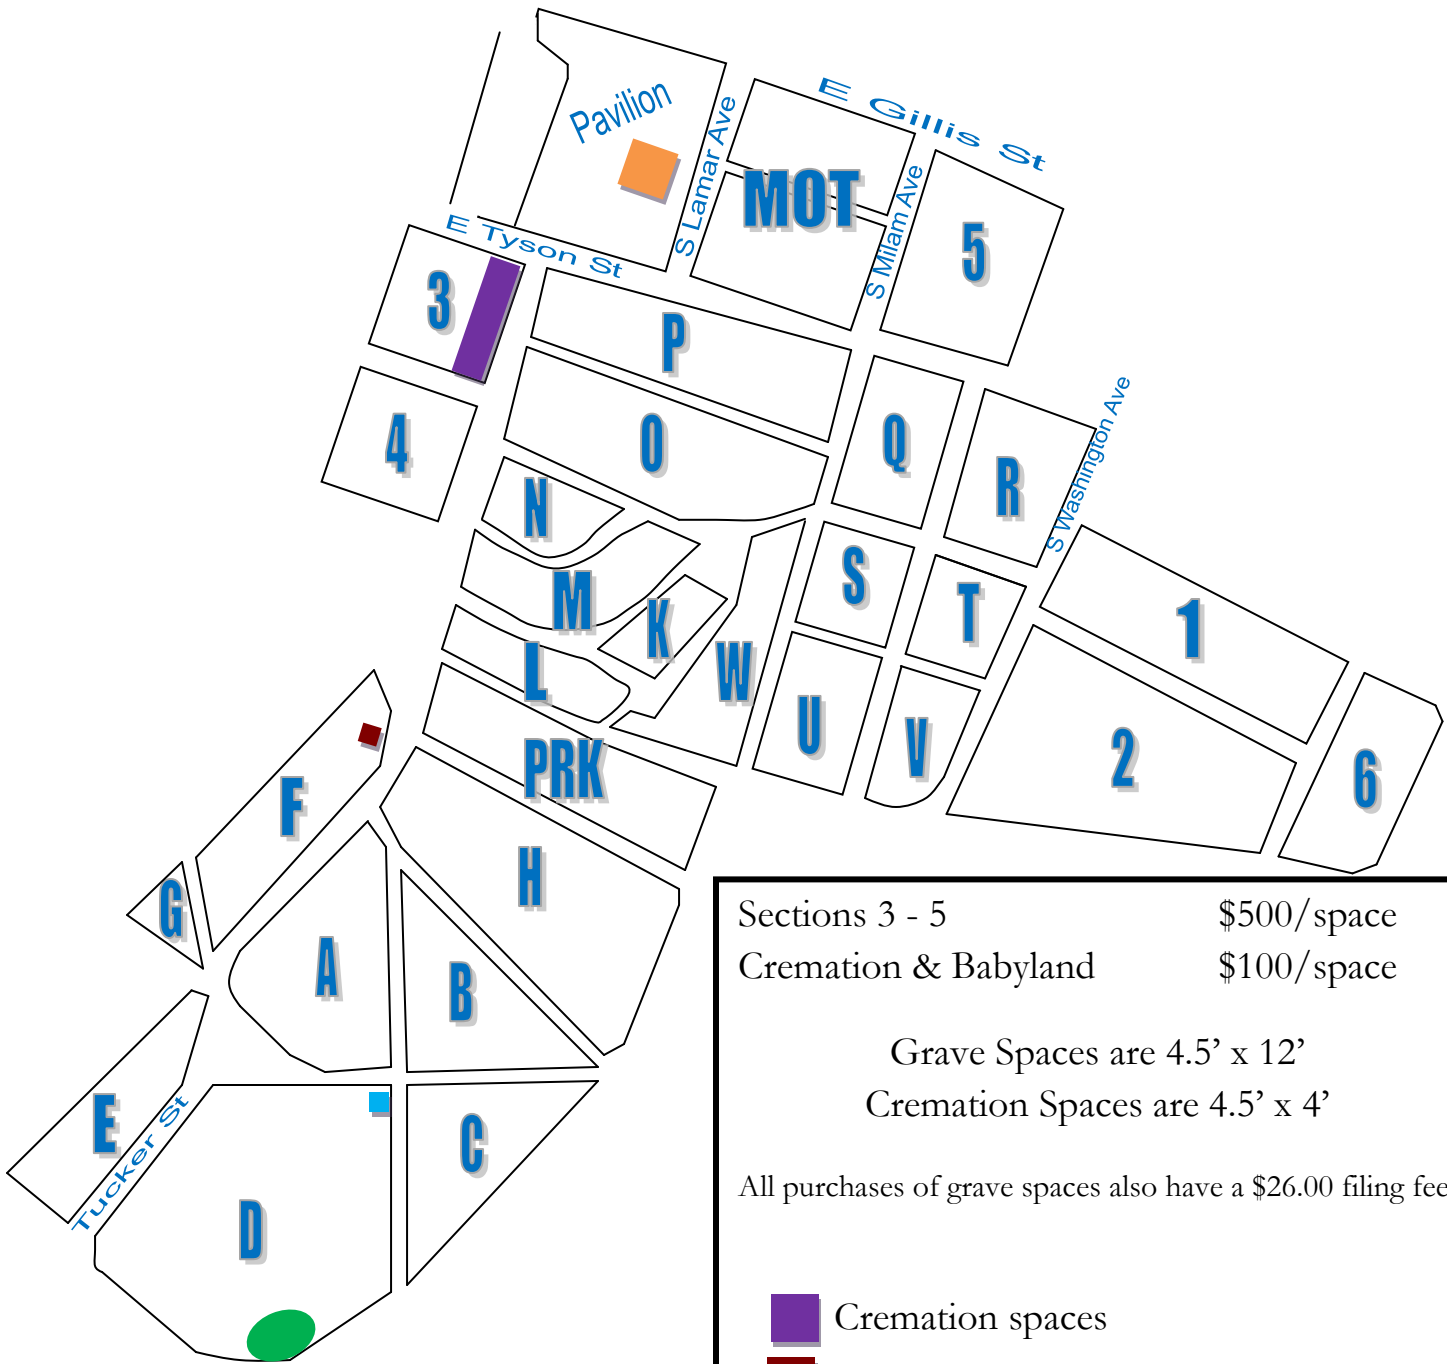

Oakhill Cemetery

301 E Gillis

Sections 3 - 5	\$500/space
Cremation & Babyland	\$100/space

Grave Spaces are 4.5' x 12'
 Cremation Spaces are 4.5' x 4'

All purchases of grave spaces also have a \$26.00 filing fee.

-  Cremation spaces
-  Yoe Graves
-  Pauper Graves (6 Lots)
-  Confederate Soldiers
-  Pavilion